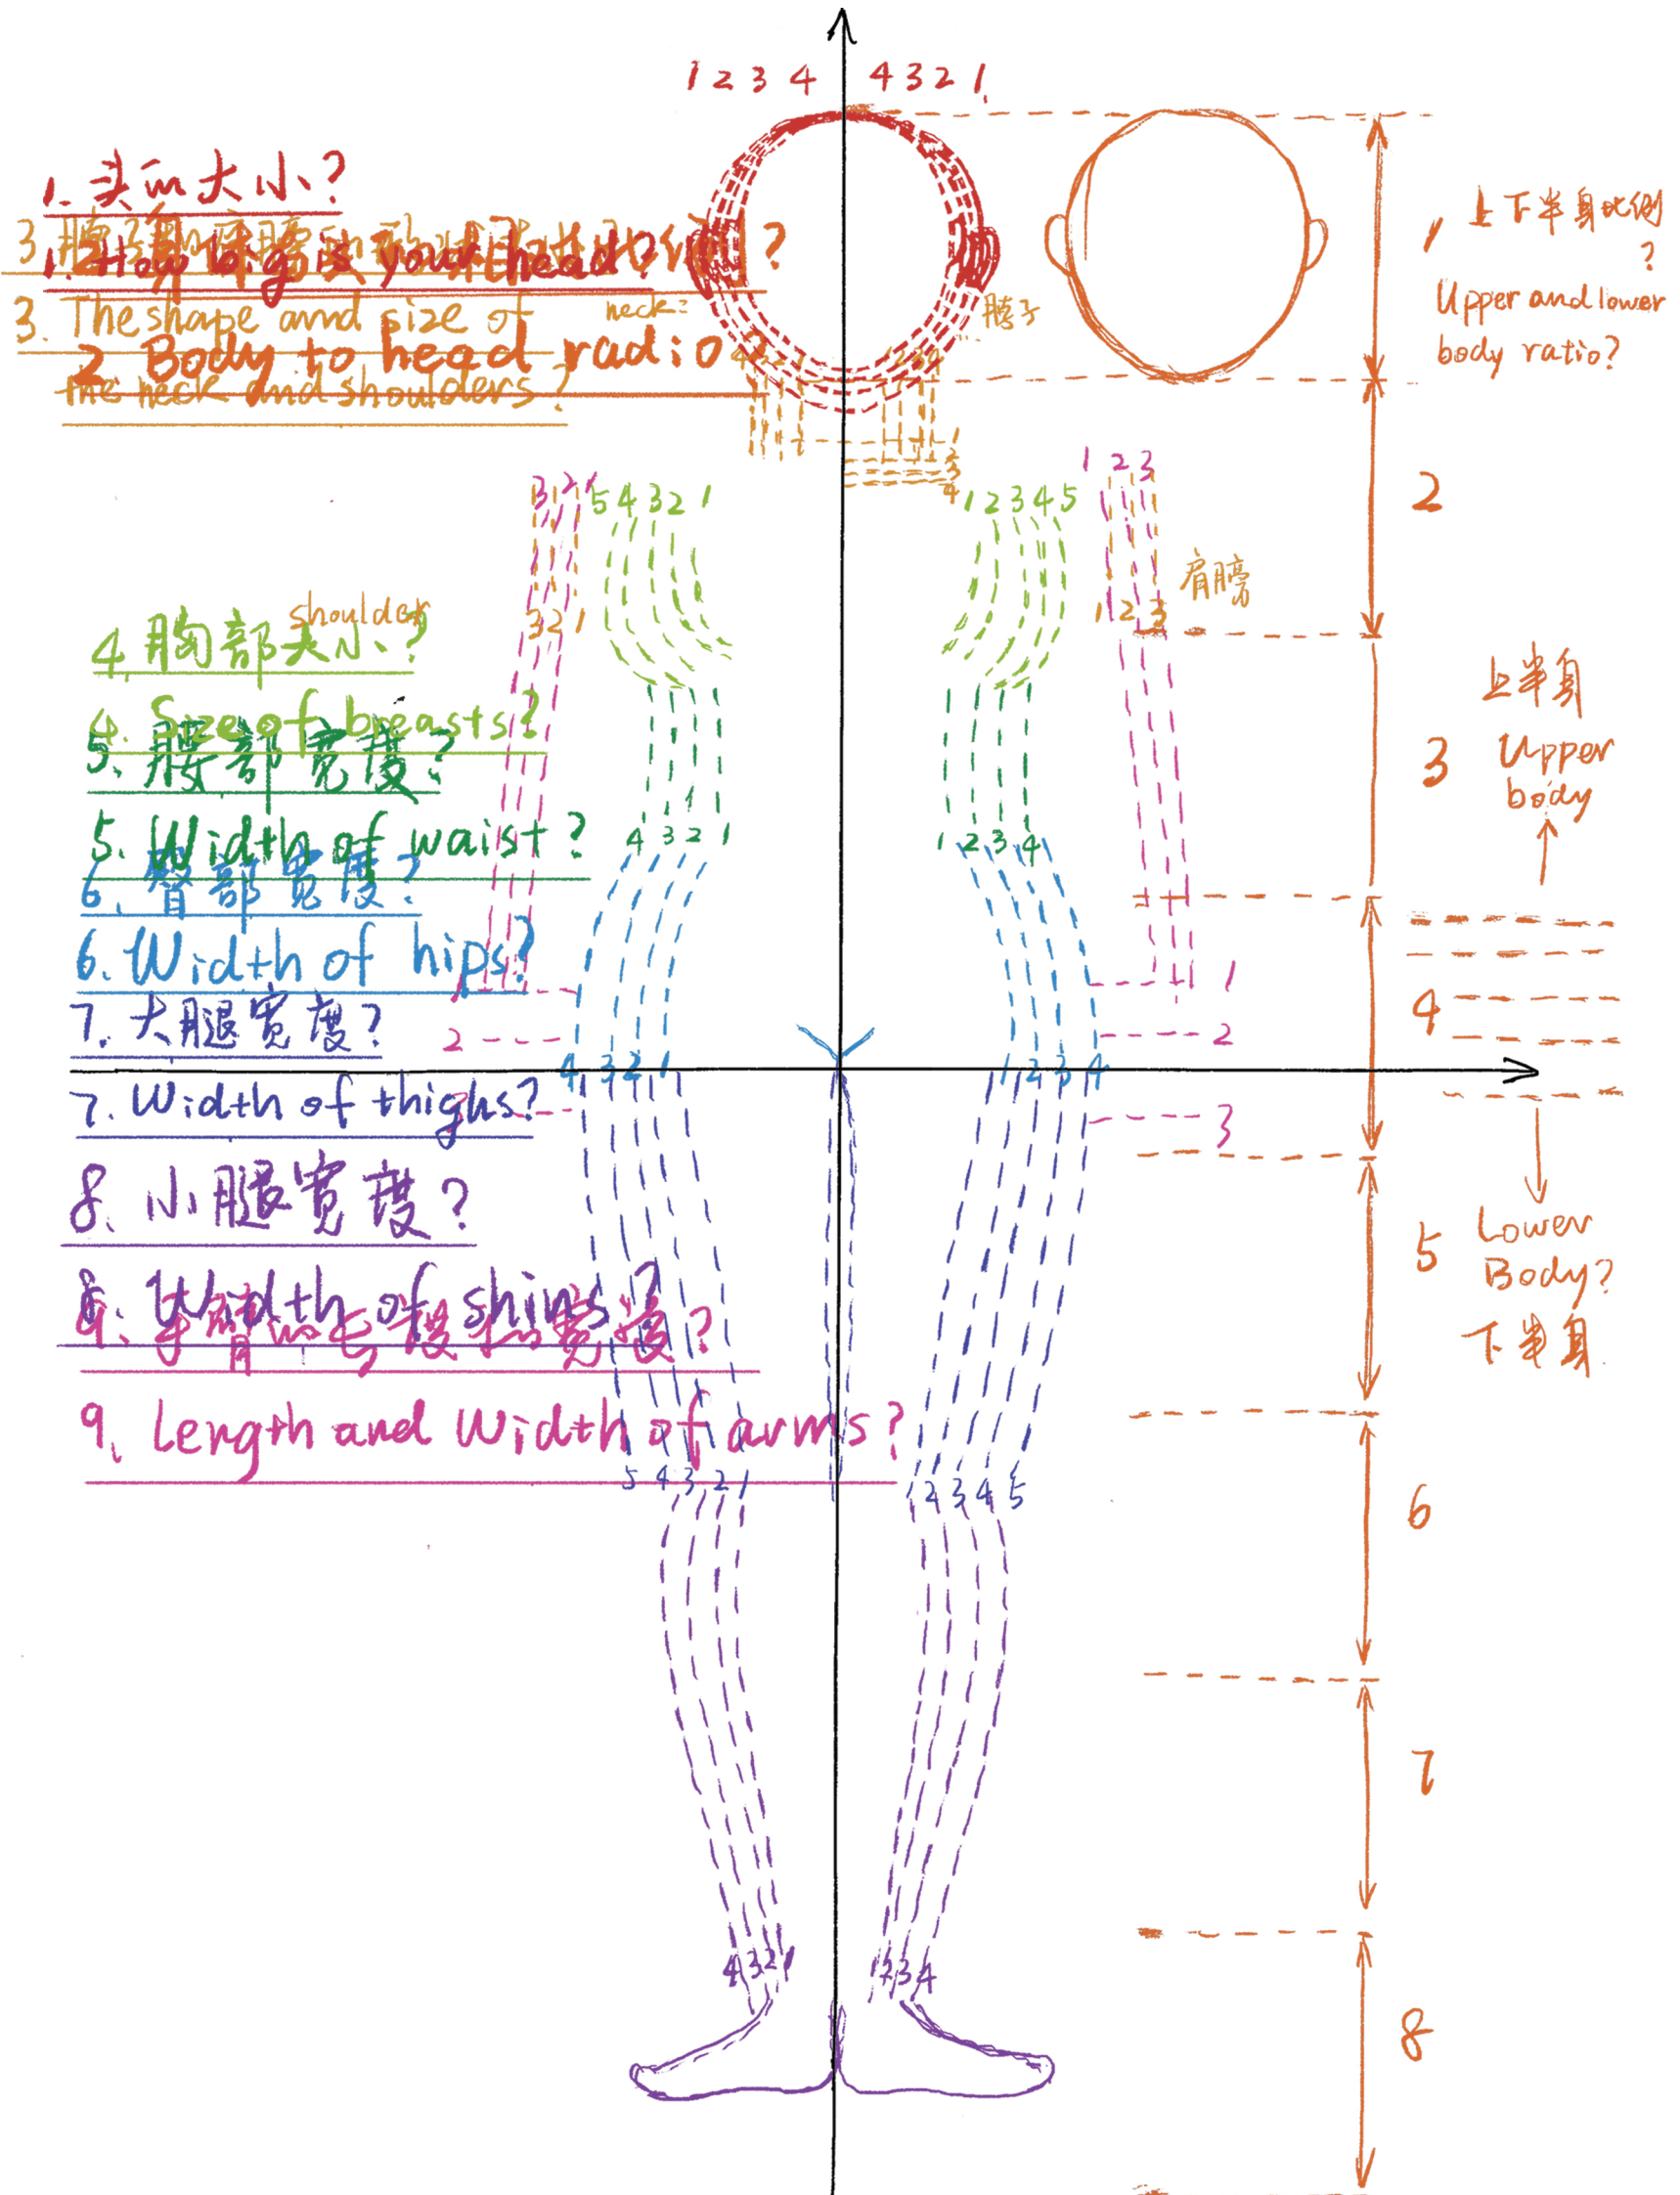

身体意象绘图辅助

BODY IMAGE DRAWING TOOL

1. 头的大小?

1. How big is your head?

2. 身体与头的相对比例?

2. Body to head ratio?

3. 脖子和肩膀的形状大小?

3. The shape and size of the neck and shoulders?

肩膀

4. 胸部大小?

4. Size of bust?

5. 腰部宽度?

5. Width of waist?

6. 臀部宽度?

6. Width of hips?

7. 大腿宽度?

7. Width of thighs?

8. 小腿宽度?

8. Width of shins?

9. 手臂的长度和宽度?

9. Length and width of arms?