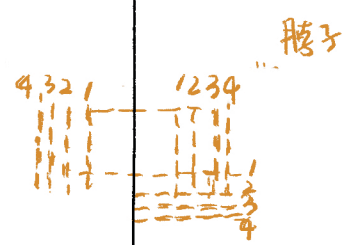

身体意象绘图辅助

BODY IMAGE DRAWING TOOL

1. 头的大小?

1. How big is your head?

2. 身体与头的相对比例?

2. Body to head ratio?

3. 脖子和肩膀的形状大小?

3. The shape and size of the neck and shoulders?

肩膀

4. 胸部大小?

4. Size of bust?

5. 腰部宽度?

5. Width of waist?

6. 臀部宽度?

6. Width of hips?

7. 大腿宽度?

7. Width of thighs?

8. 小腿宽度?

8. Width of shins?

9. 手臂的长度和宽度?

9. Length and width of arms?