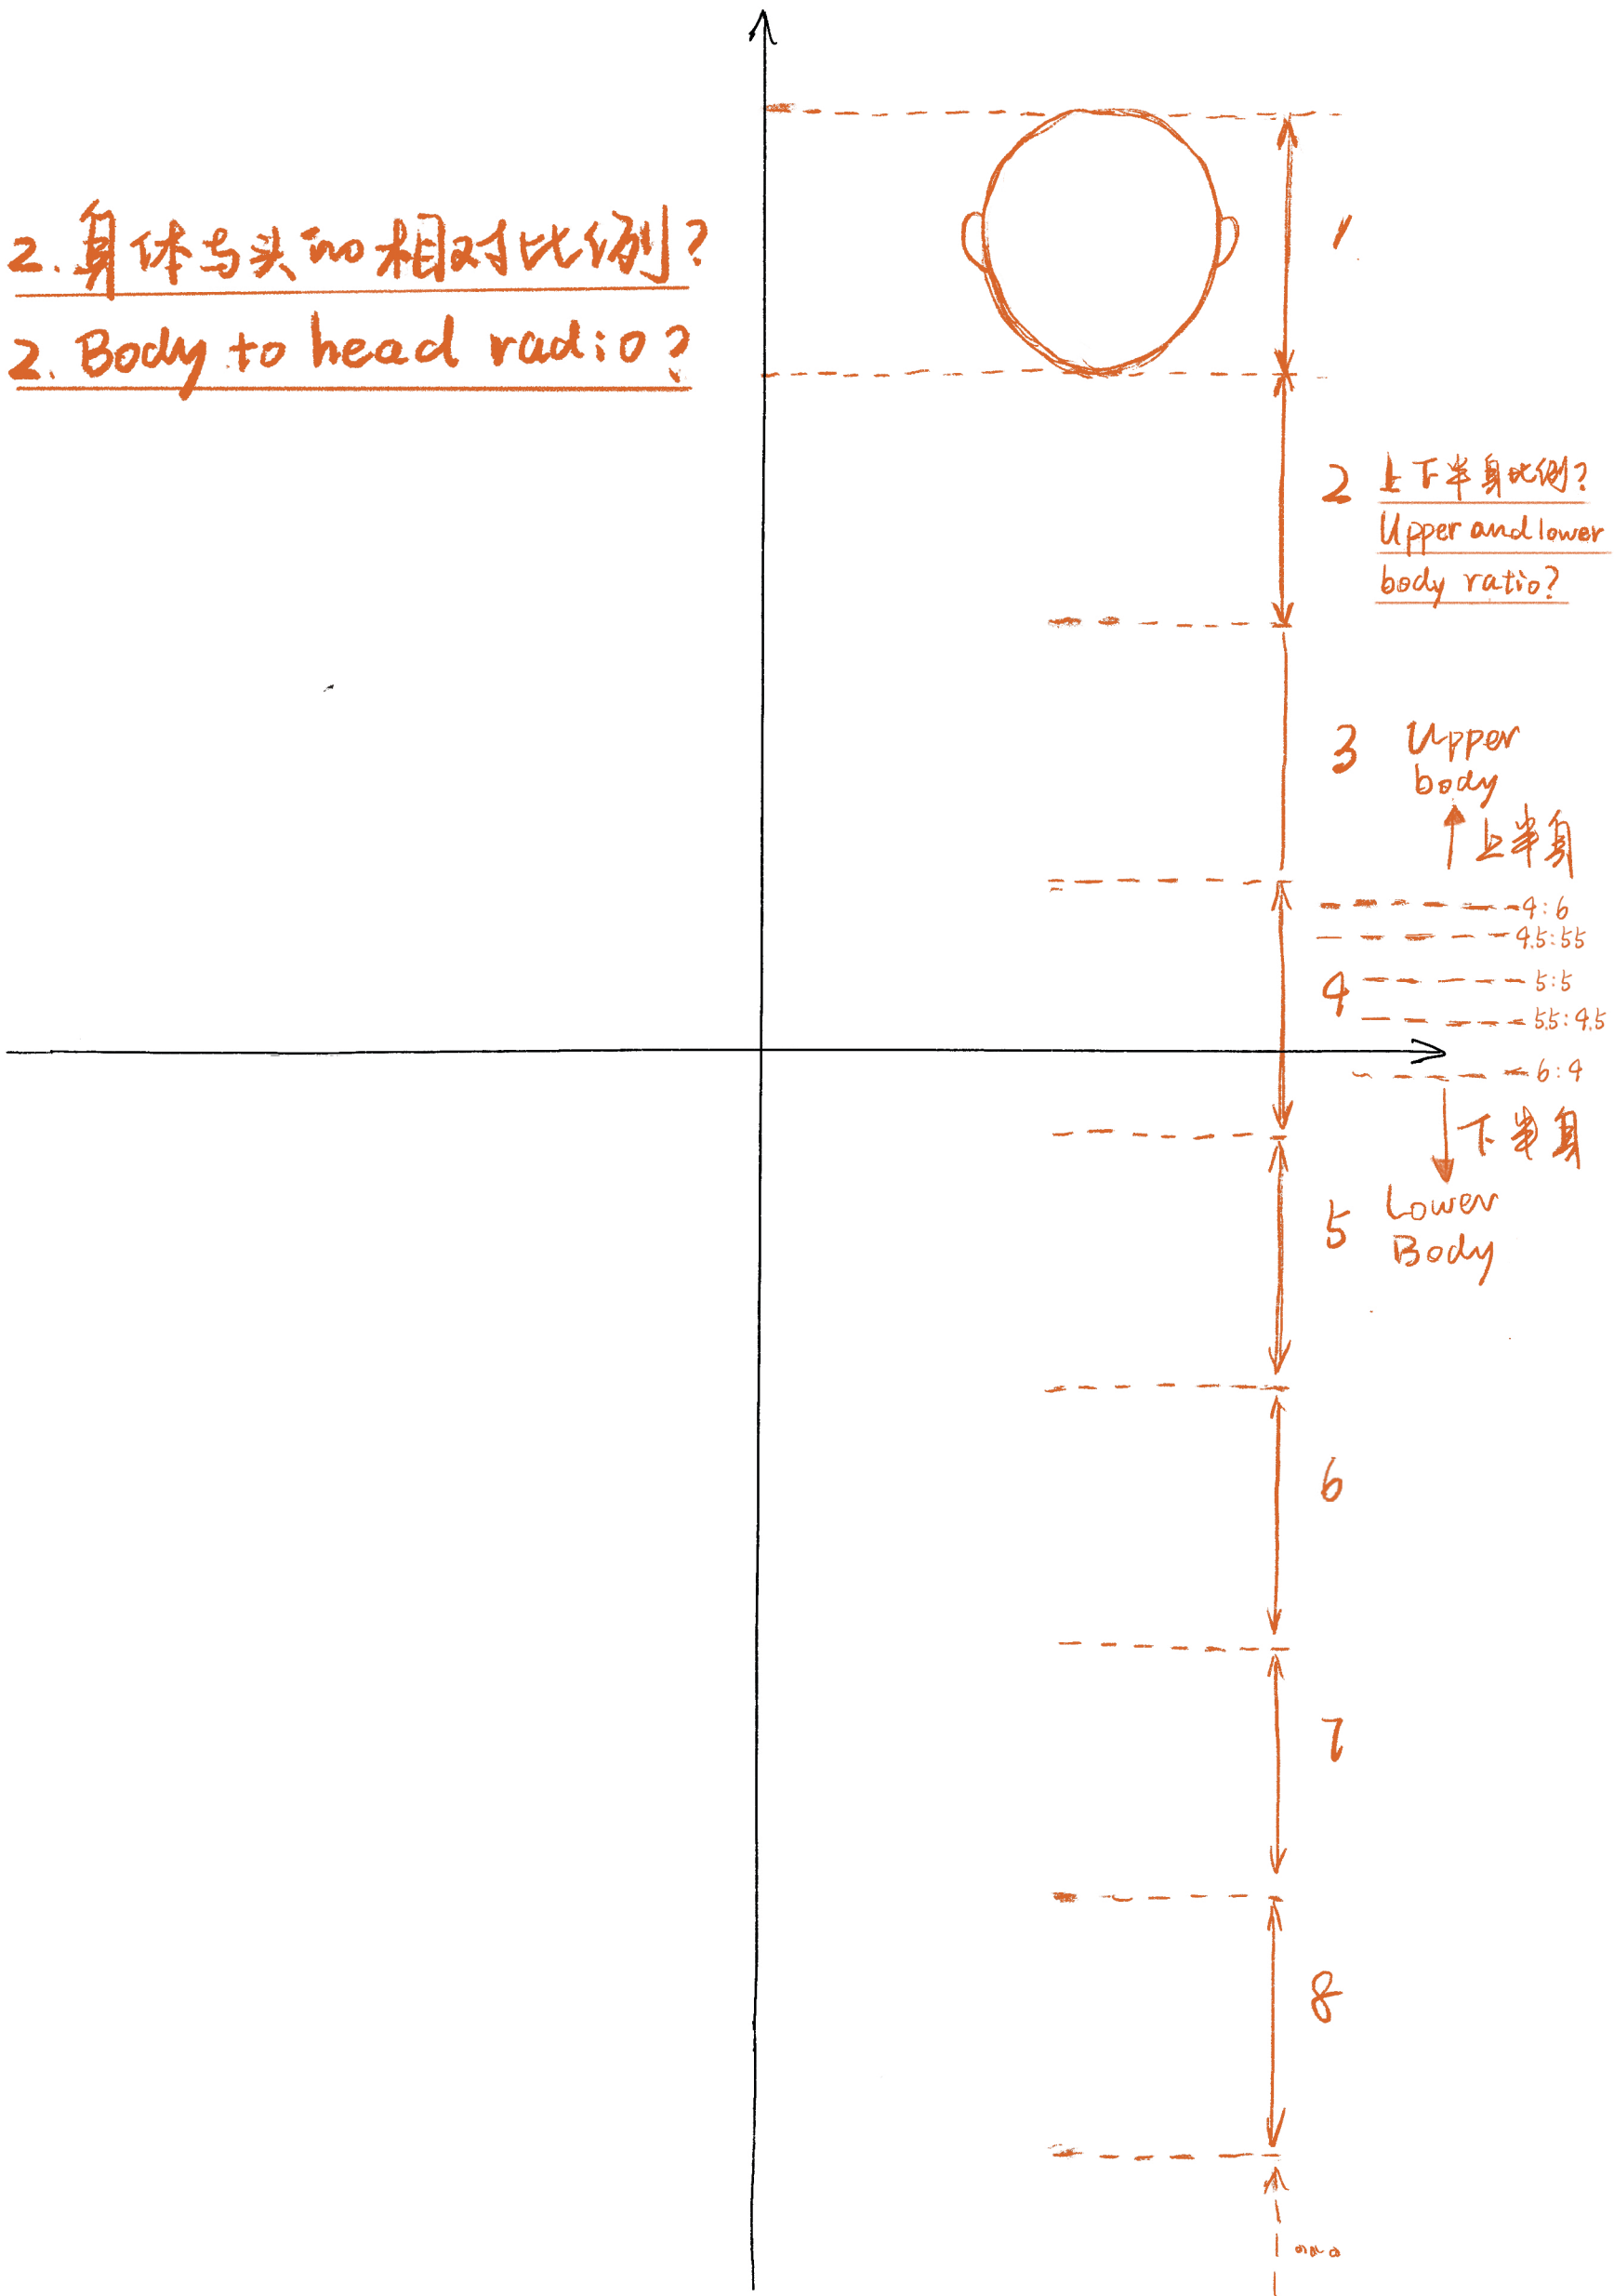

身体意象绘图辅助

BODY IMAGE DRAWING TOOL

1. 头的大小?

1. How big is your head?

2. 身体与头的相对比例?

2. Body to head ratio?

3. 脖子和肩膀的形状大小?

3. The shape and size of the neck and shoulders?

肩膀

4. 胸部大小?

4. Size of bust?

5. 腰部宽度?

5. Width of waist?

6. 臀部宽度?

6. Width of hips?

7. 大腿宽度?

7. Width of thighs?

8. 小腿宽度?

8. Width of shins?

9. 手臂的长度和宽度?

9. Length and width of arms?